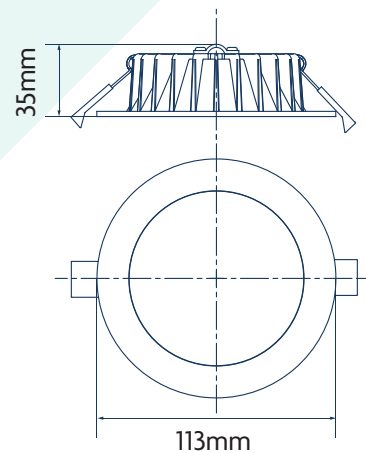

Dimensions

App controlled

Energy Efficient
12W

Smart LED Downlight
RGB+CW

Compatible With

amazon alexa

works with
Google Home

apollo
ROOFING SOLUTIONS